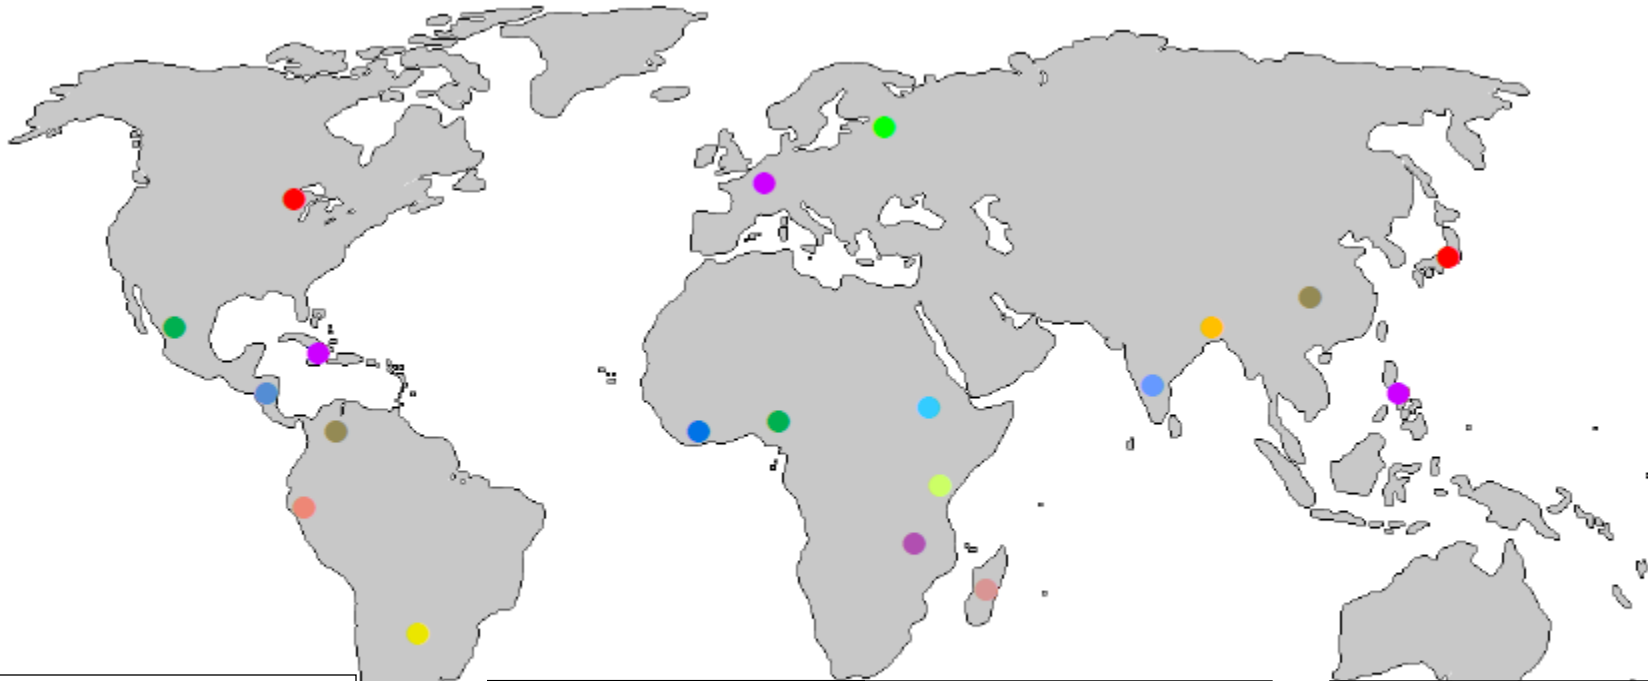

Where in the World is the Minneapolis Area Synod – ELCA

- Minneapolis, Minnesota
- Mexico
Advent – Anoka
- Honduras
St Andrew – Eden Prairie
- Jamaica
Prince of Peace – Brooklyn Park
- Columbia
Holy Trinity – Minneapolis
- Peru
Transfiguration – Bloomington
- Argentina
St Stephen – Bloomington

- | | |
|---|---|
| <ul style="list-style-type: none"> ● Russia
Calvary – Edina ● Germany
Mt Calvary – Excelsior ● Liberia
River of Life – Minneapolis ● Nigeria
First LC – Crystal | <ul style="list-style-type: none"> ● Ethiopia
Good Shepherd – Minneapolis ● Tanzania
Grace – Andover ● Malawi
Glen Cary – Ham Lake ● Madagascar
Elim LC – Robbinsdale |
|---|---|

- India
Prairie LC – Eden Prairie
- Bangladesh
Normandale – Edina
- China
Trinity – Minnehaha Falls
- Japan
Word of Peace – Rogers
- Philippines
St Paul's Ev – Minneapolis